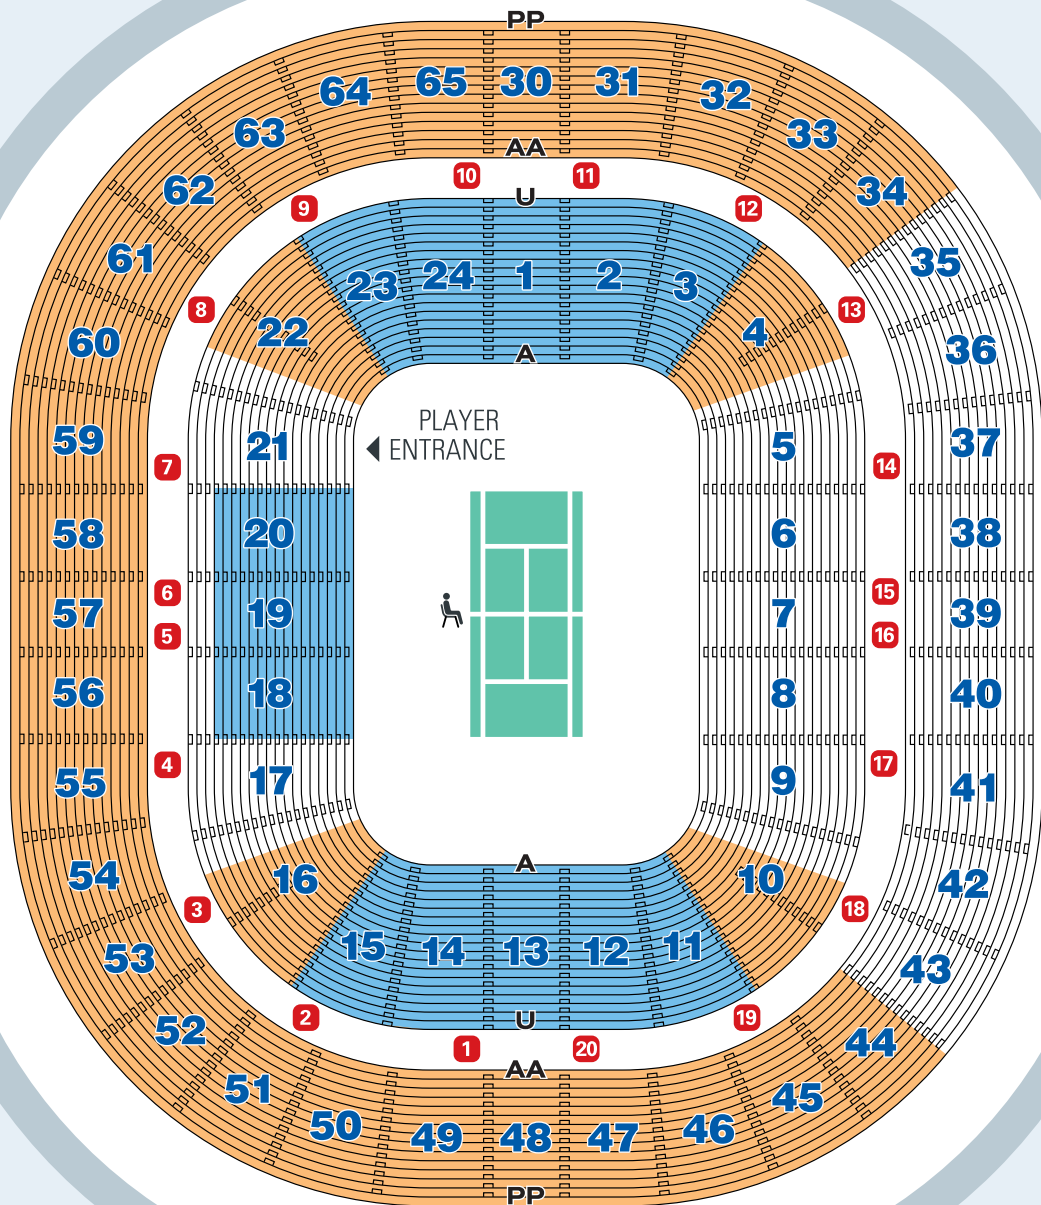

Australian Open

RODLAVERARENA
AT MELBOURNE PARK

- Door Number
- Corporate Seating
- Shade
(Indication only - not guaranteed)