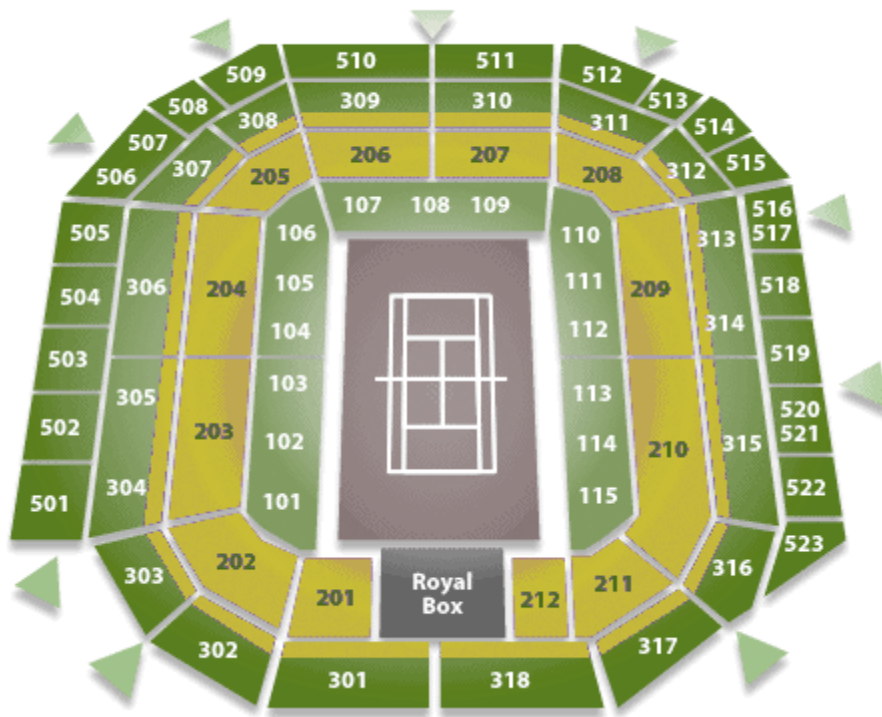

Wimbledon Debenture seats (in yellow) are the finest tickets on Center Court and Court One, and offer a very special experience. They are valid for the full day and also provide access to all outside courts on a first come-first served basis. What's more, they are also the only seats that are available for sale before the tournament. Exact locations per tour package is determined 2 weeks prior to the tournament.

**CENTER COURT**

**COURT 1**